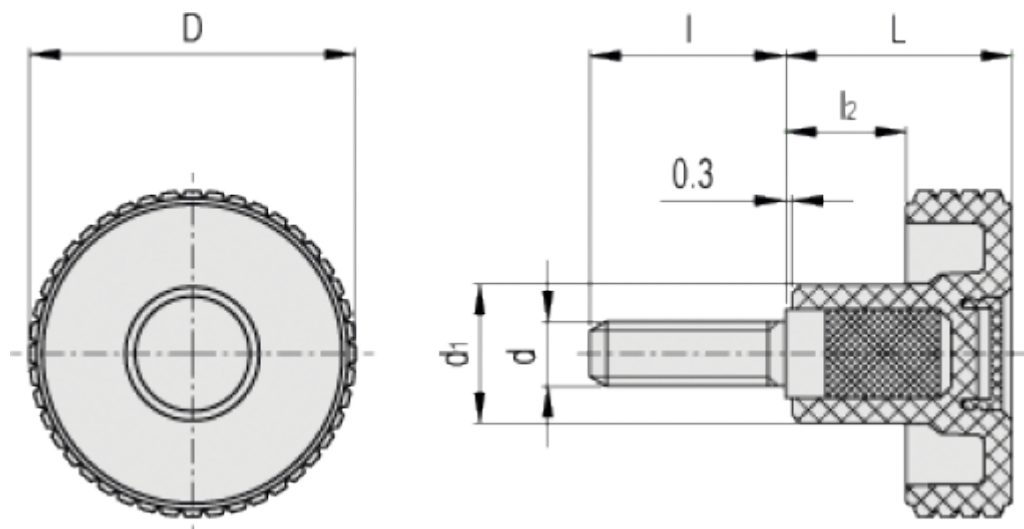

Article number: 23020343865

Description: E+G Knurled knob MBT.40 p-M8x25-C5, Blue

Measures

D = 39.5

d1 = 17

d6g = M8

L = 26.5

l = 25

l2 = 12.5